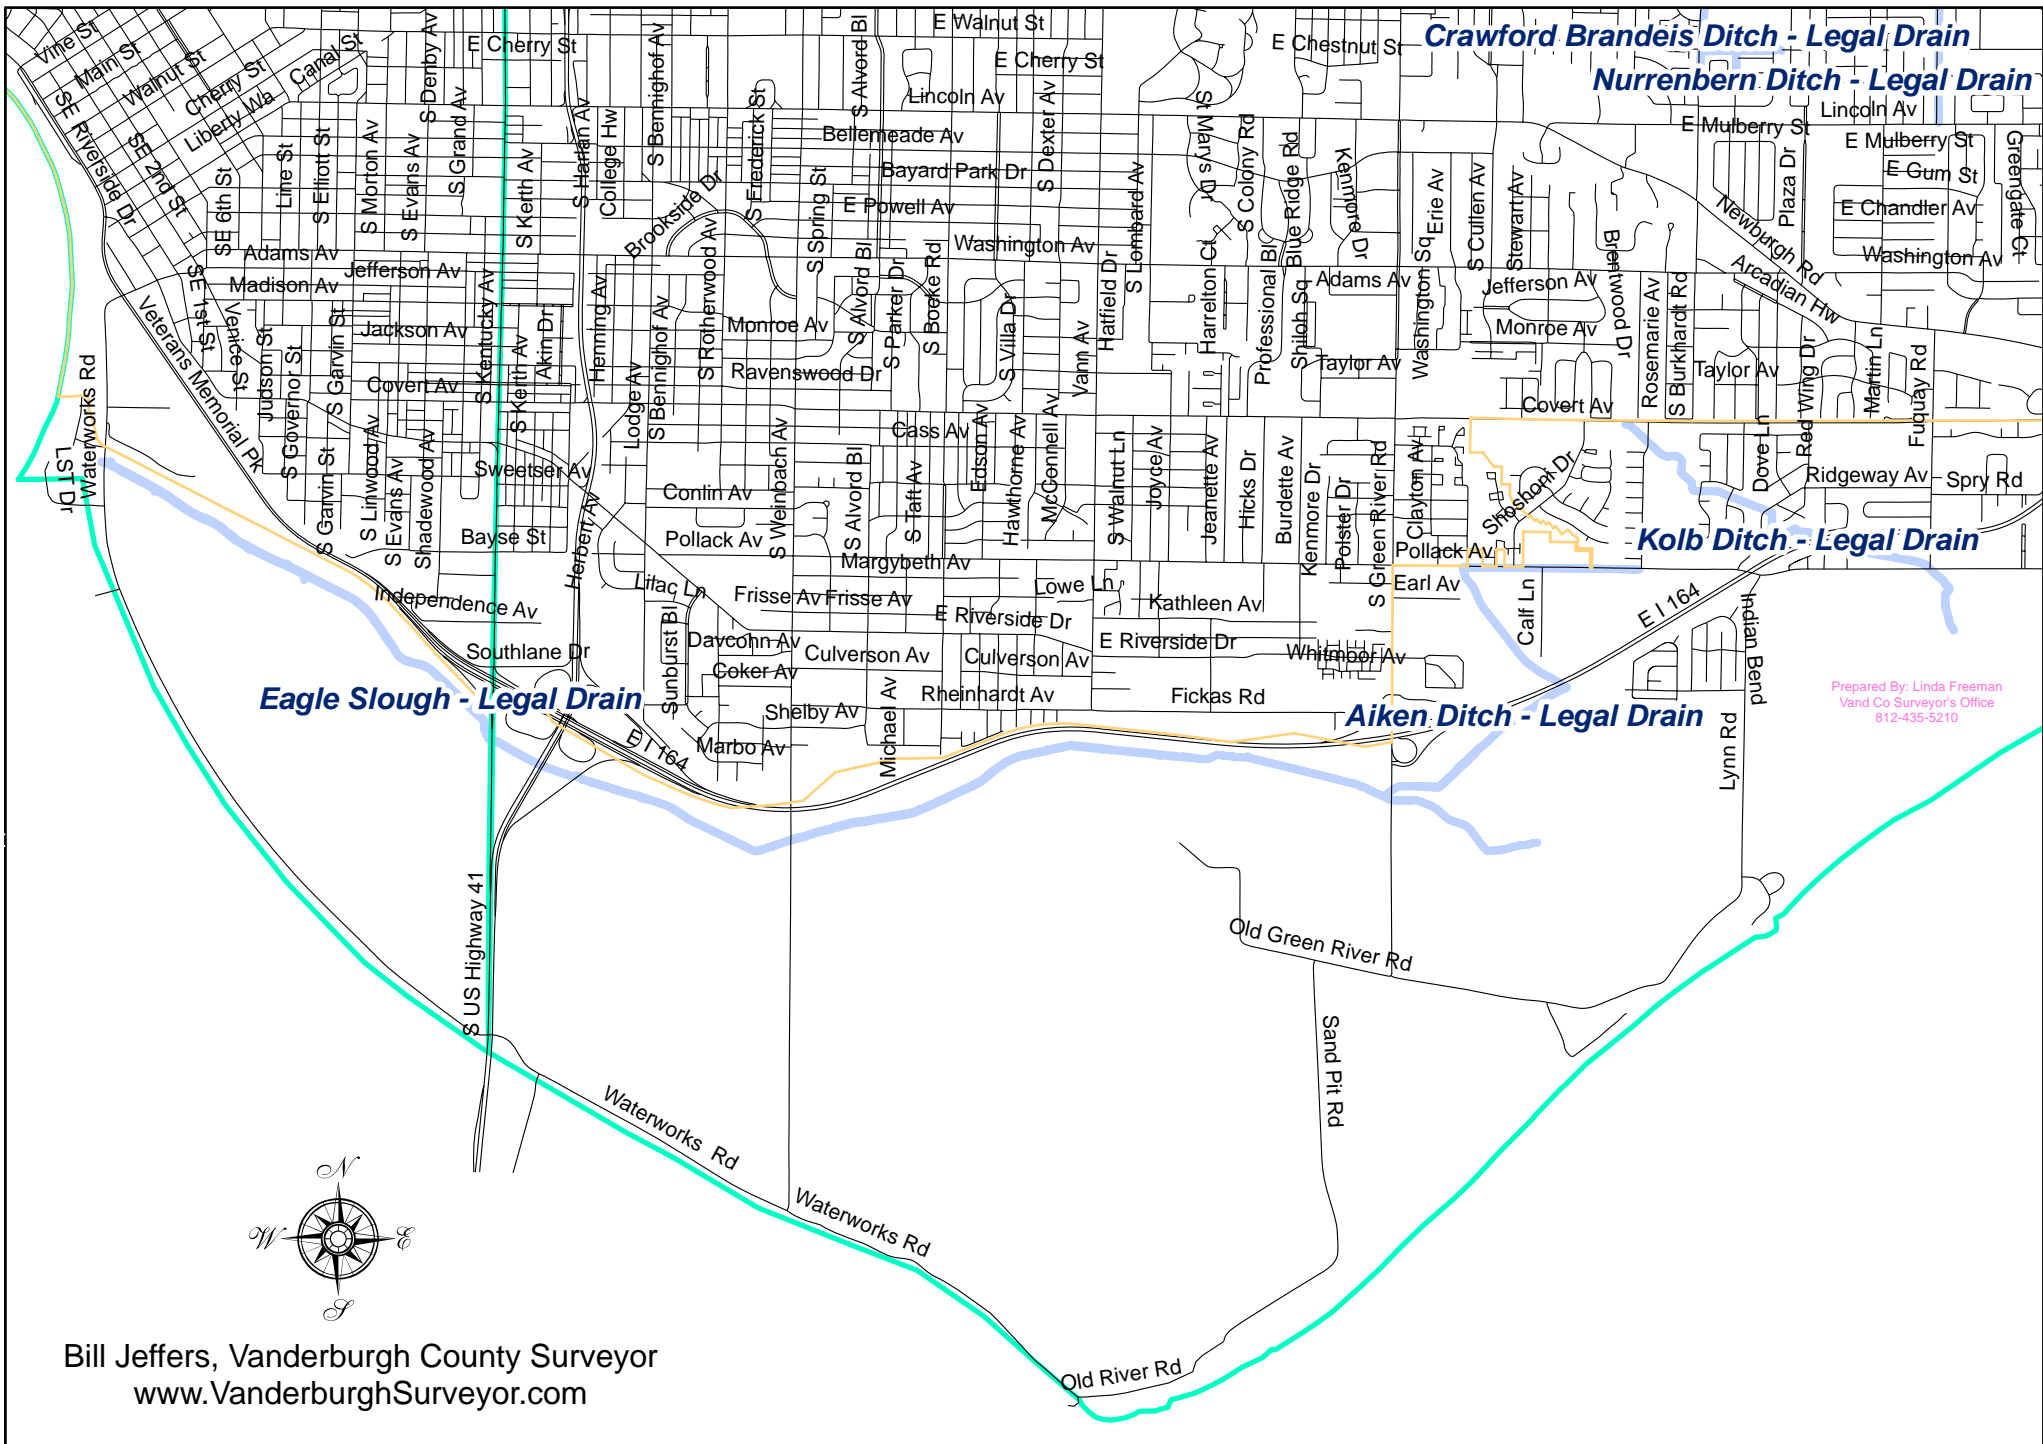

Prepared By: Linda Freeman
 Vand Co Surveyor's Office
 812-435-5210

Regulated Drains Located in Eastern Vanderburgh County, Indiana

Regulated Drains Located in Southeast Vanderburgh County, Indiana

Prepared By: Linda Freeman
Vand Co Surveyor's Office
812-435-5210

Bill Jeffers, Vanderburgh County Surveyor
www.VanderburghSurveyor.com

Regulated Drains Located in Northeastern Vanderburgh County, Indiana

Bill Jeffers, Vanderburgh County Surveyor
www.VanderburghSurveyor.com

Prepared By: Linda Freeman
 Vand Co Surveyor's Office
 812-435-5210

Regulated Drains Located in Union Township Vanderburgh County, Indiana

Prepared By: Linda Freeman
Vand Co Surveyor's Office
812-435-5210

Regulated Drains Located in Northwest Vanderburgh County, Indiana

Bill Jeffers, Vanderburgh County Surveyor
www.VanderburghSurveyor.com