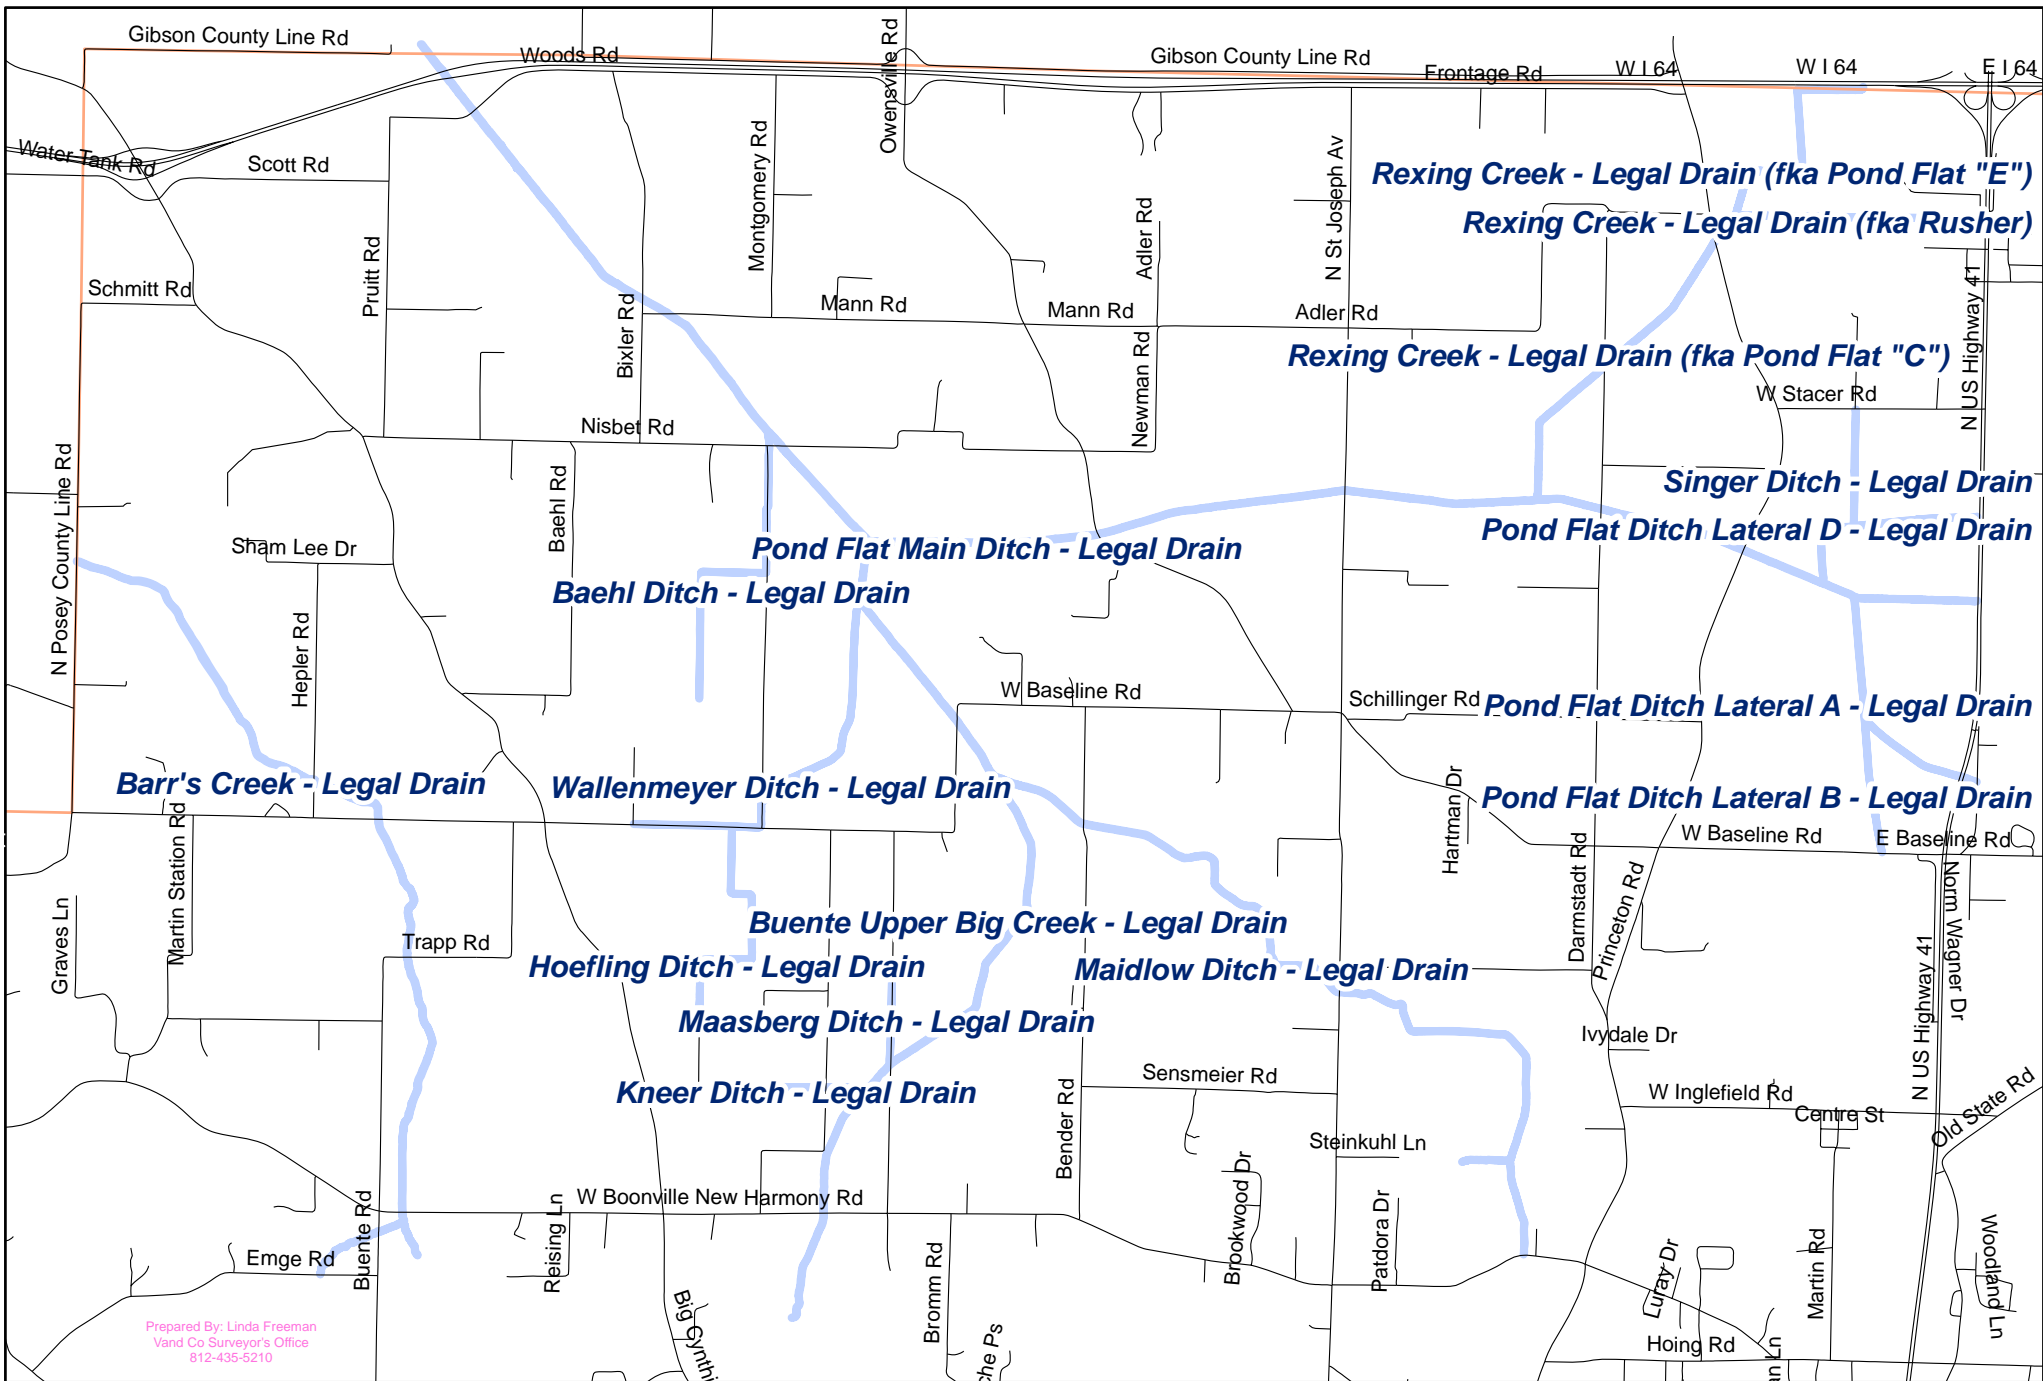

Prepared By: Linda Freeman
 Vand Co Surveyor's Office
 812-435-5210

Regulated Drains Located in Eastern Vanderburgh County, Indiana

Regulated Drains Located in Southeast Vanderburgh County, Indiana

Prepared By: Linda Freeman
Vand Co Surveyor's Office
812-435-5210

Bill Jeffers, Vanderburgh County Surveyor
www.VanderburghSurveyor.com

Regulated Drains Located in Northeastern Vanderburgh County, Indiana

Bill Jeffers, Vanderburgh County Surveyor
www.VanderburghSurveyor.com

Prepared By: Linda Freeman
 Vand Co Surveyor's Office
 812-435-5210

Regulated Drains Located in Union Township Vanderburgh County, Indiana

Prepared By: Linda Freeman
Vand Co Surveyor's Office
812-435-5210

Regulated Drains Located in Northwest Vanderburgh County, Indiana

Bill Jeffers, Vanderburgh County Surveyor
www.VanderburghSurveyor.com