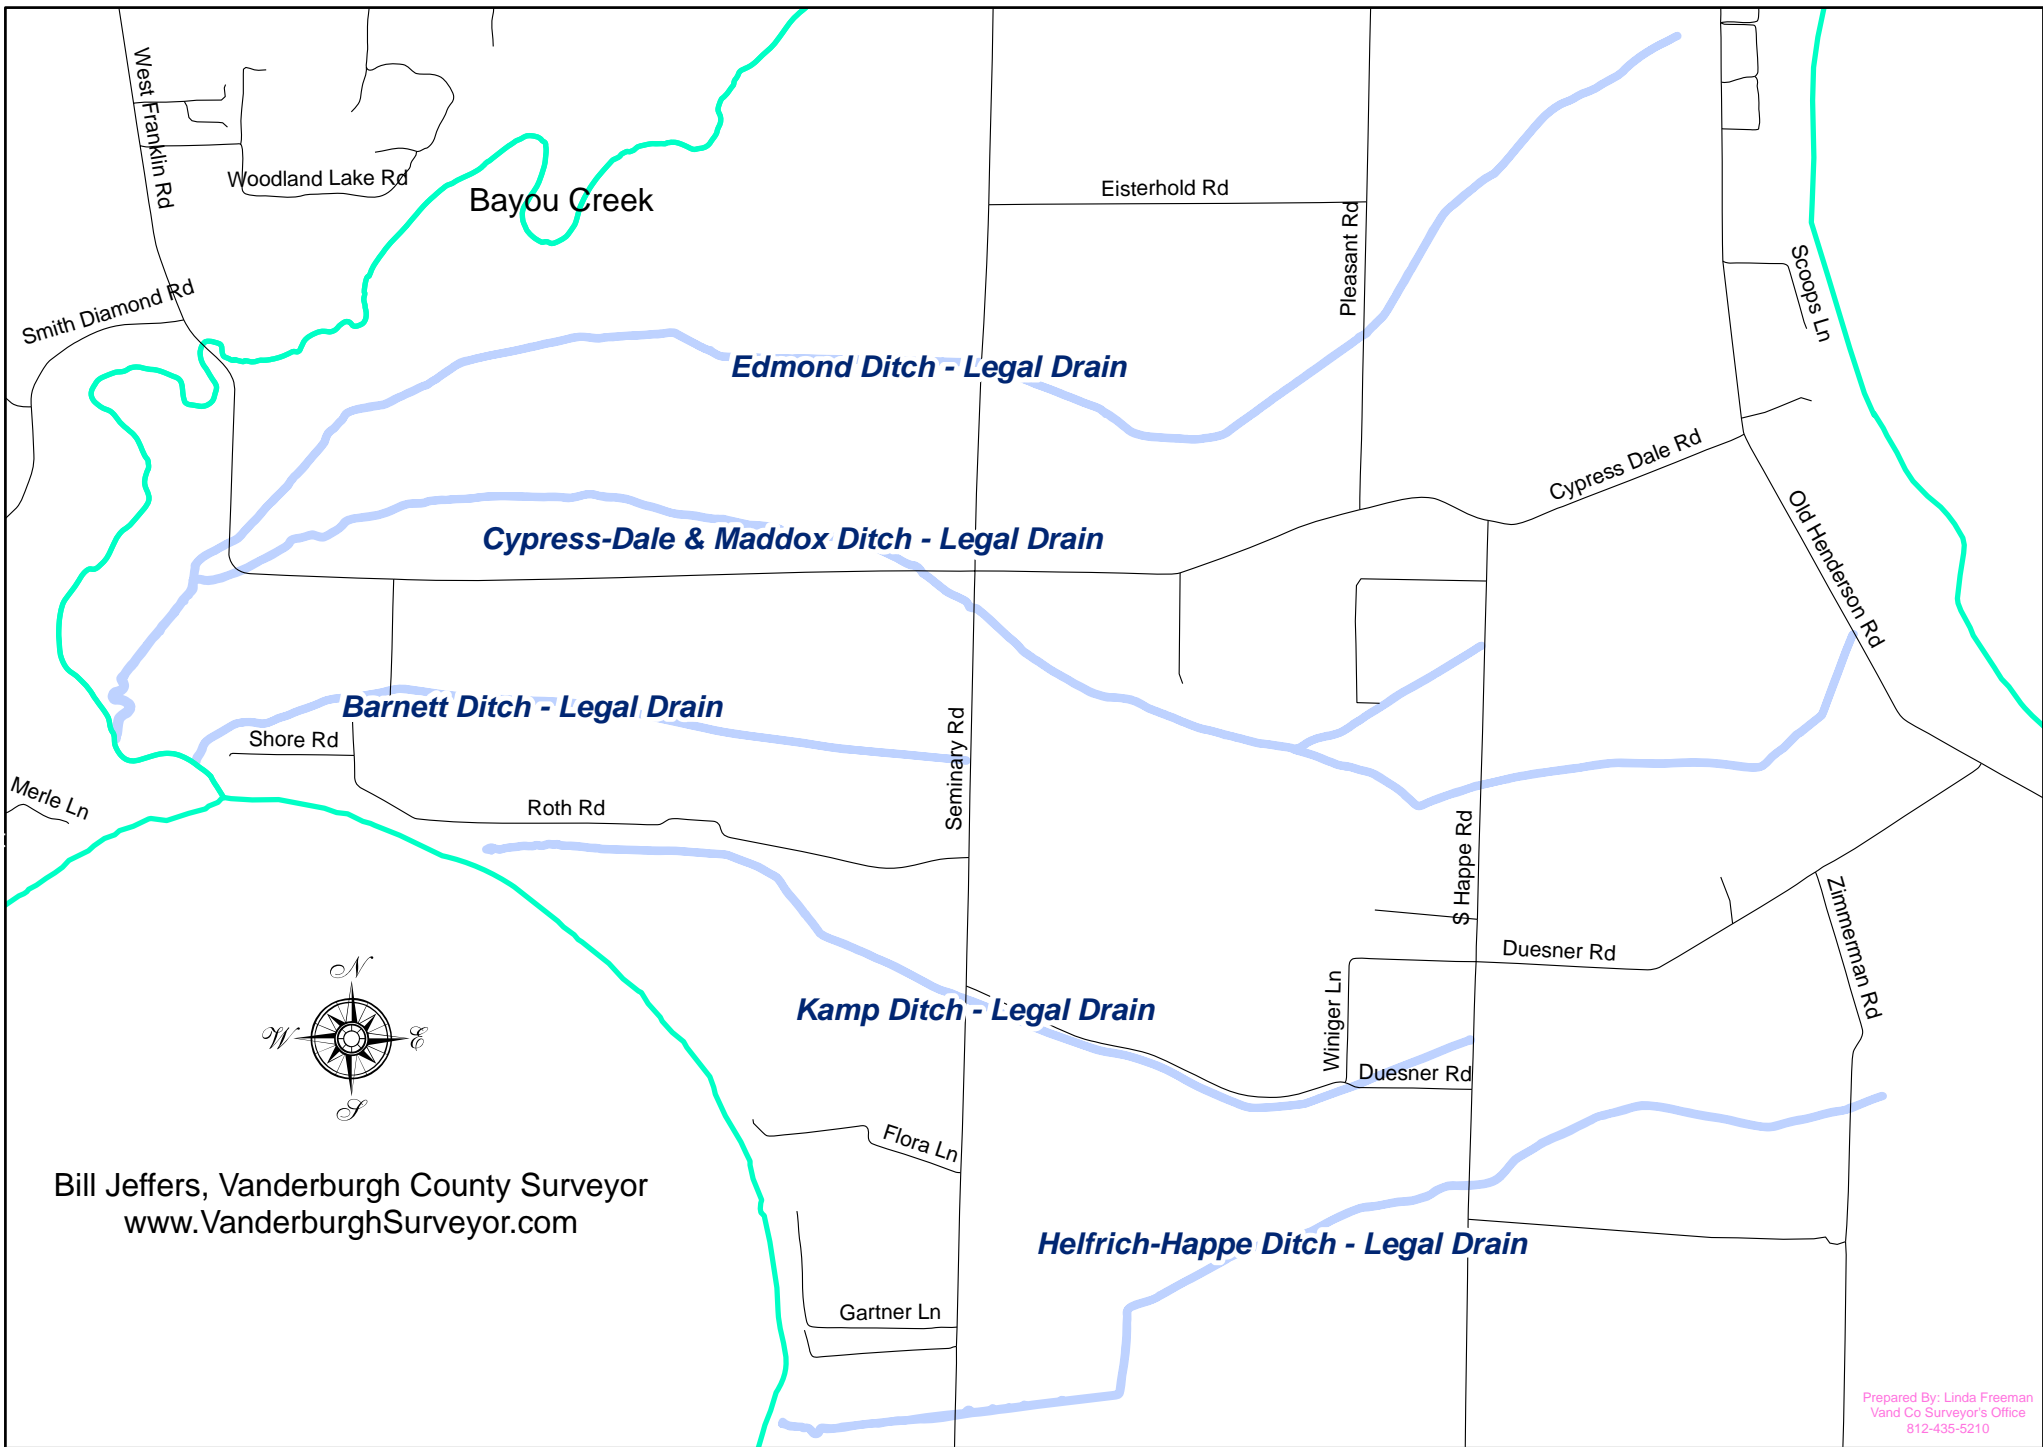

Prepared By: Linda Freeman
 Vand Co Surveyor's Office
 812-435-5210

Regulated Drains Located in Eastern Vanderburgh County, Indiana

Regulated Drains Located in Southeast Vanderburgh County, Indiana

Prepared By: Linda Freeman
Vand Co Surveyor's Office
812-435-5210

Bill Jeffers, Vanderburgh County Surveyor
www.VanderburghSurveyor.com

Regulated Drains Located in Northeastern Vanderburgh County, Indiana

Bill Jeffers, Vanderburgh County Surveyor
www.VanderburghSurveyor.com

Prepared By: Linda Freeman
 Vand Co Surveyor's Office
 812-435-5210

Regulated Drains Located in Union Township Vanderburgh County, Indiana

Prepared By: Linda Freeman
Vand Co Surveyor's Office
812-435-5210

Regulated Drains Located in Northwest Vanderburgh County, Indiana

Bill Jeffers, Vanderburgh County Surveyor
www.VanderburghSurveyor.com