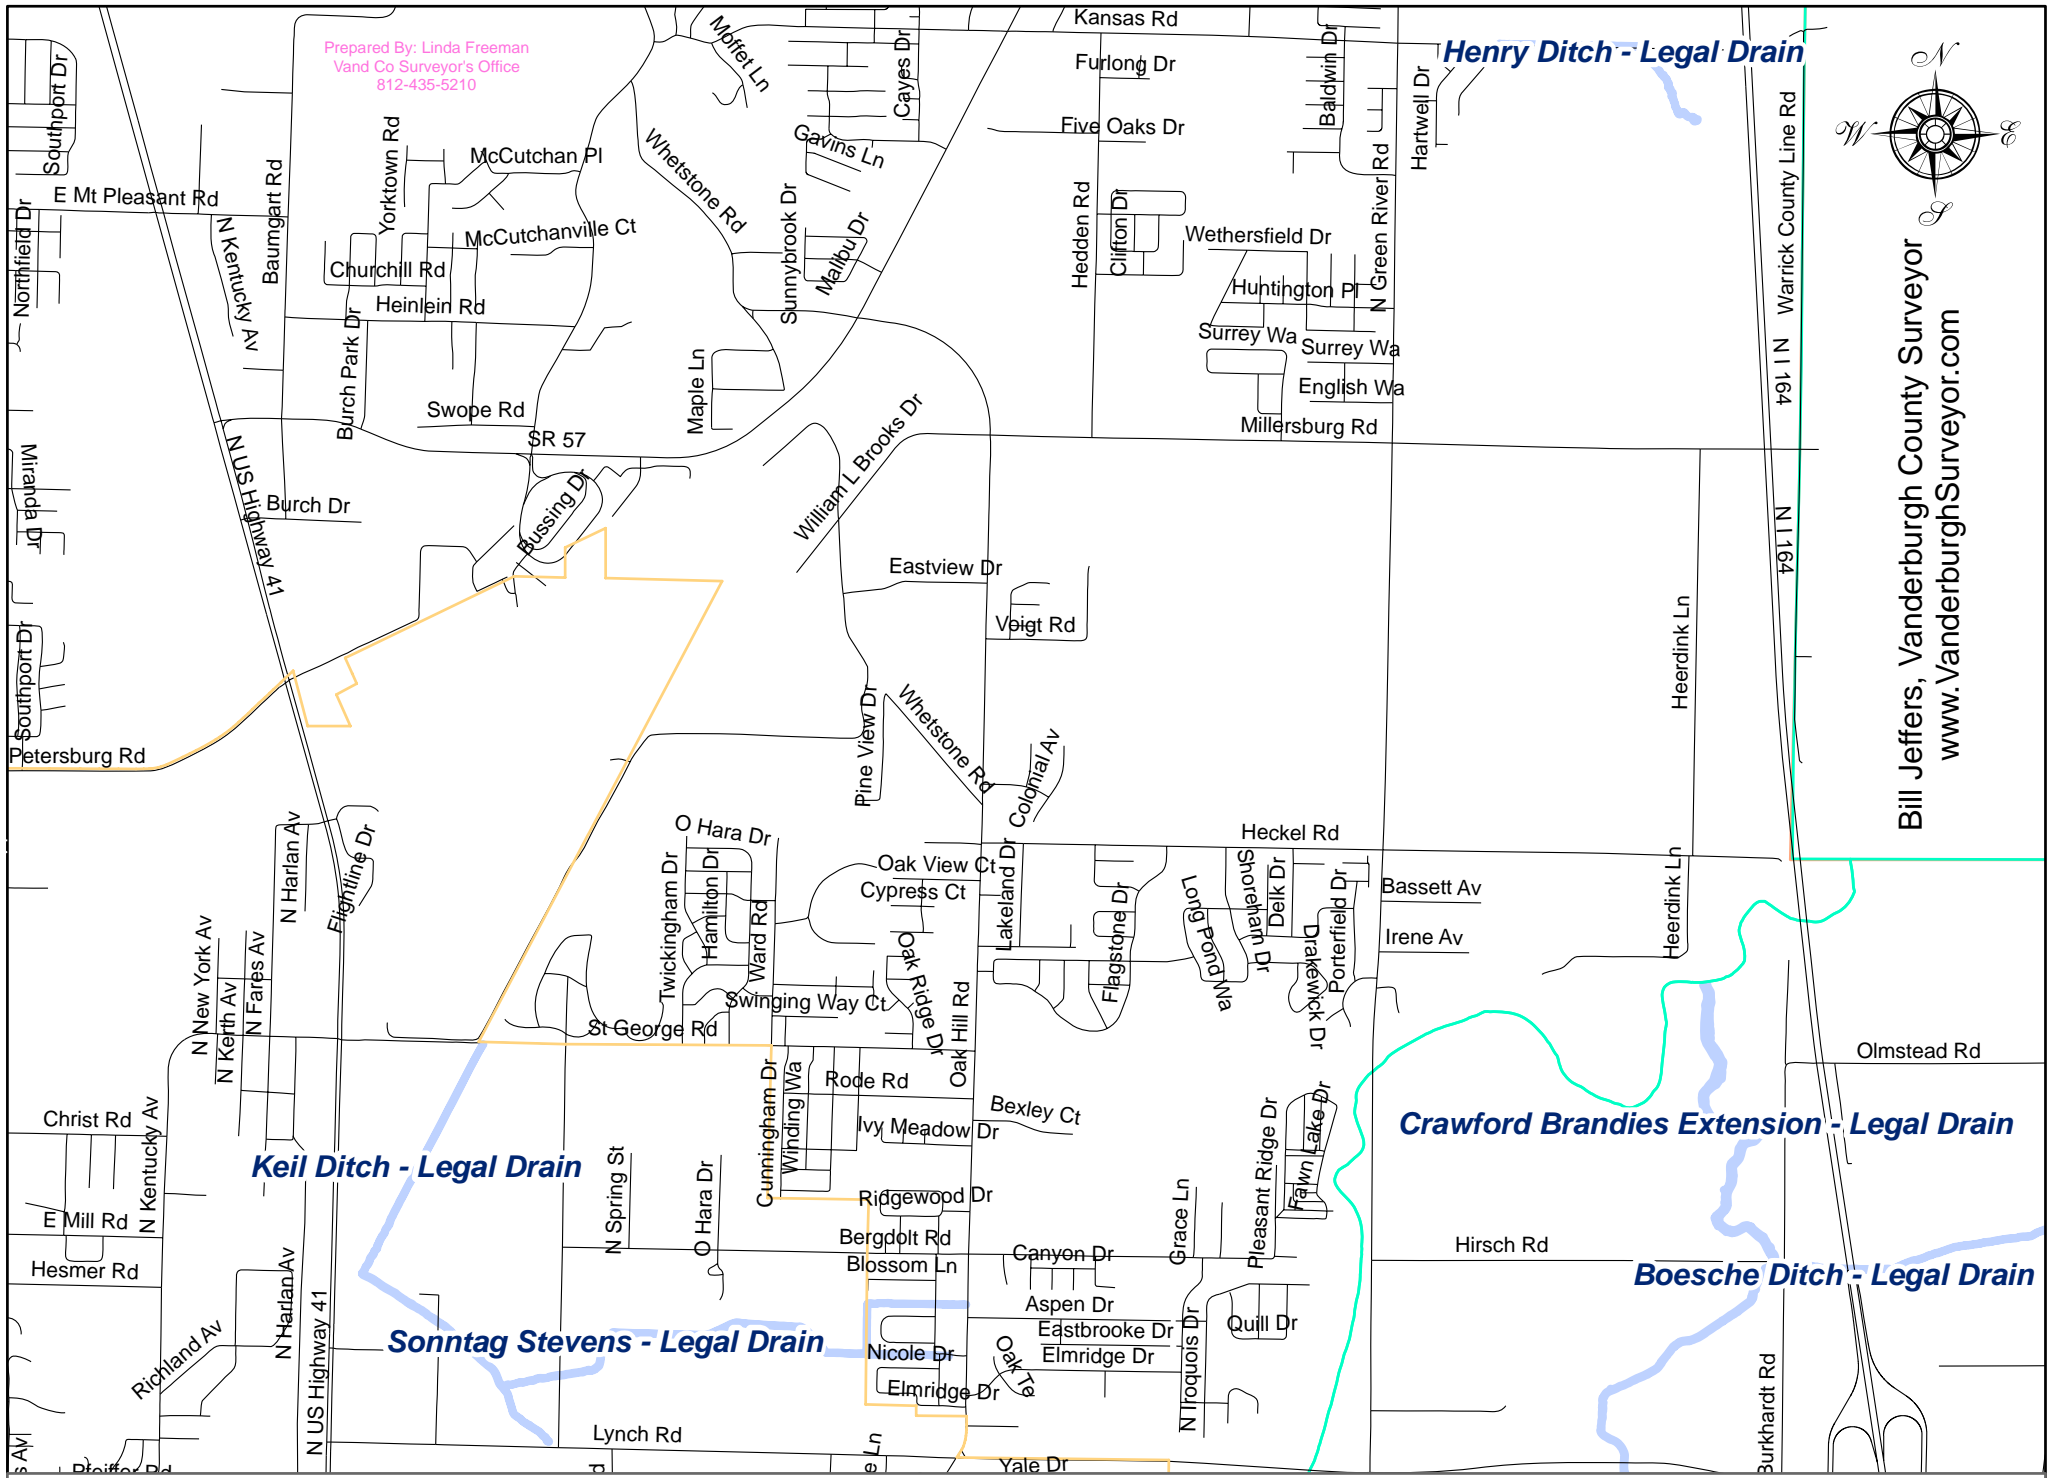

Prepared By: Linda Freeman
 Vand Co Surveyor's Office
 812-435-5210

Regulated Drains Located in Eastern Vanderburgh County, Indiana

Regulated Drains Located in Southeast Vanderburgh County, Indiana

Prepared By: Linda Freeman
Vand Co Surveyor's Office
812-435-5210

Bill Jeffers, Vanderburgh County Surveyor
www.VanderburghSurveyor.com

Regulated Drains Located in Northeastern Vanderburgh County, Indiana

Bill Jeffers, Vanderburgh County Surveyor
www.VanderburghSurveyor.com

Prepared By: Linda Freeman
 Vand Co Surveyor's Office
 812-435-5210

Regulated Drains Located in Union Township Vanderburgh County, Indiana

Prepared By: Linda Freeman
Vand Co Surveyor's Office
812-435-5210

Regulated Drains Located in Northwest Vanderburgh County, Indiana

Bill Jeffers, Vanderburgh County Surveyor
www.VanderburghSurveyor.com